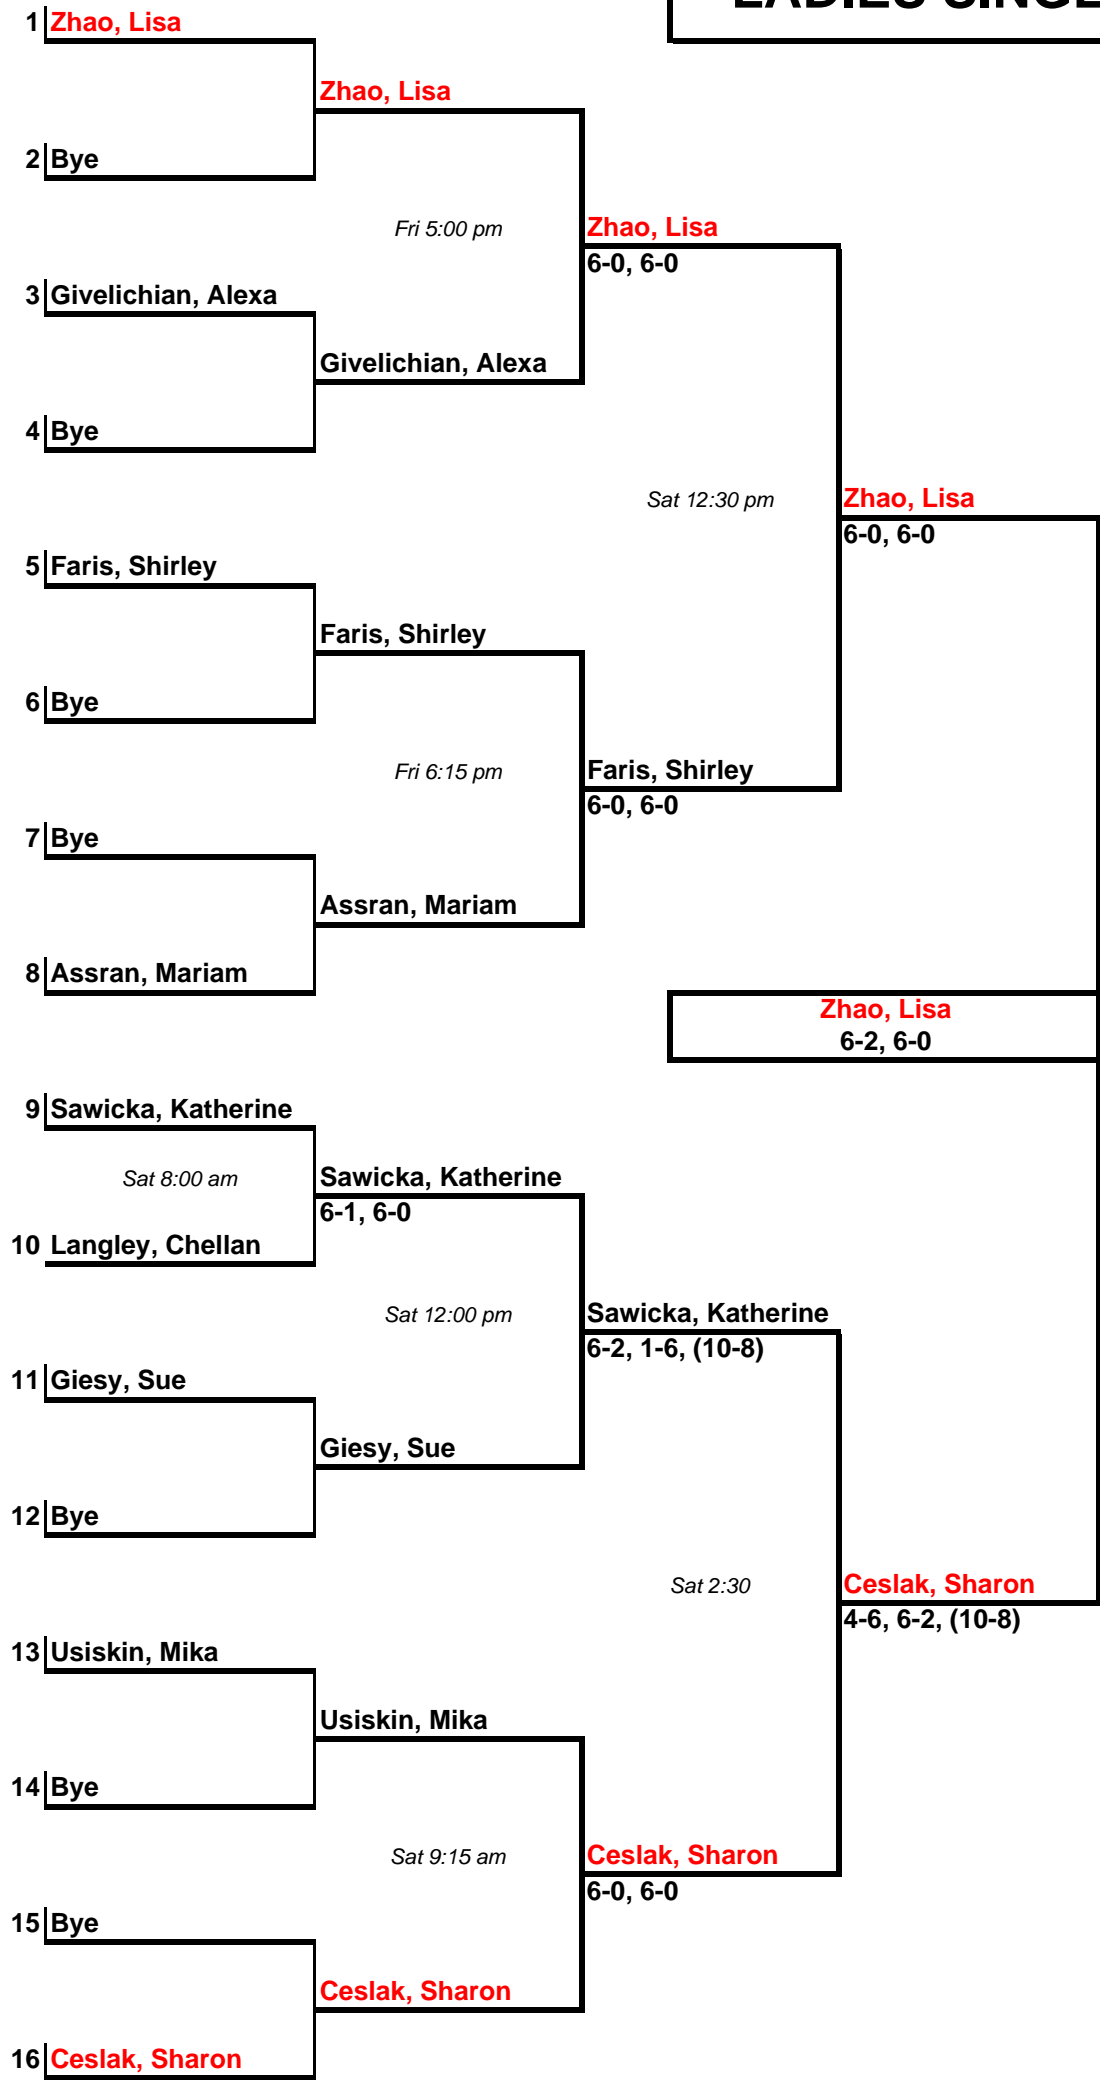

LADIES SINGLES