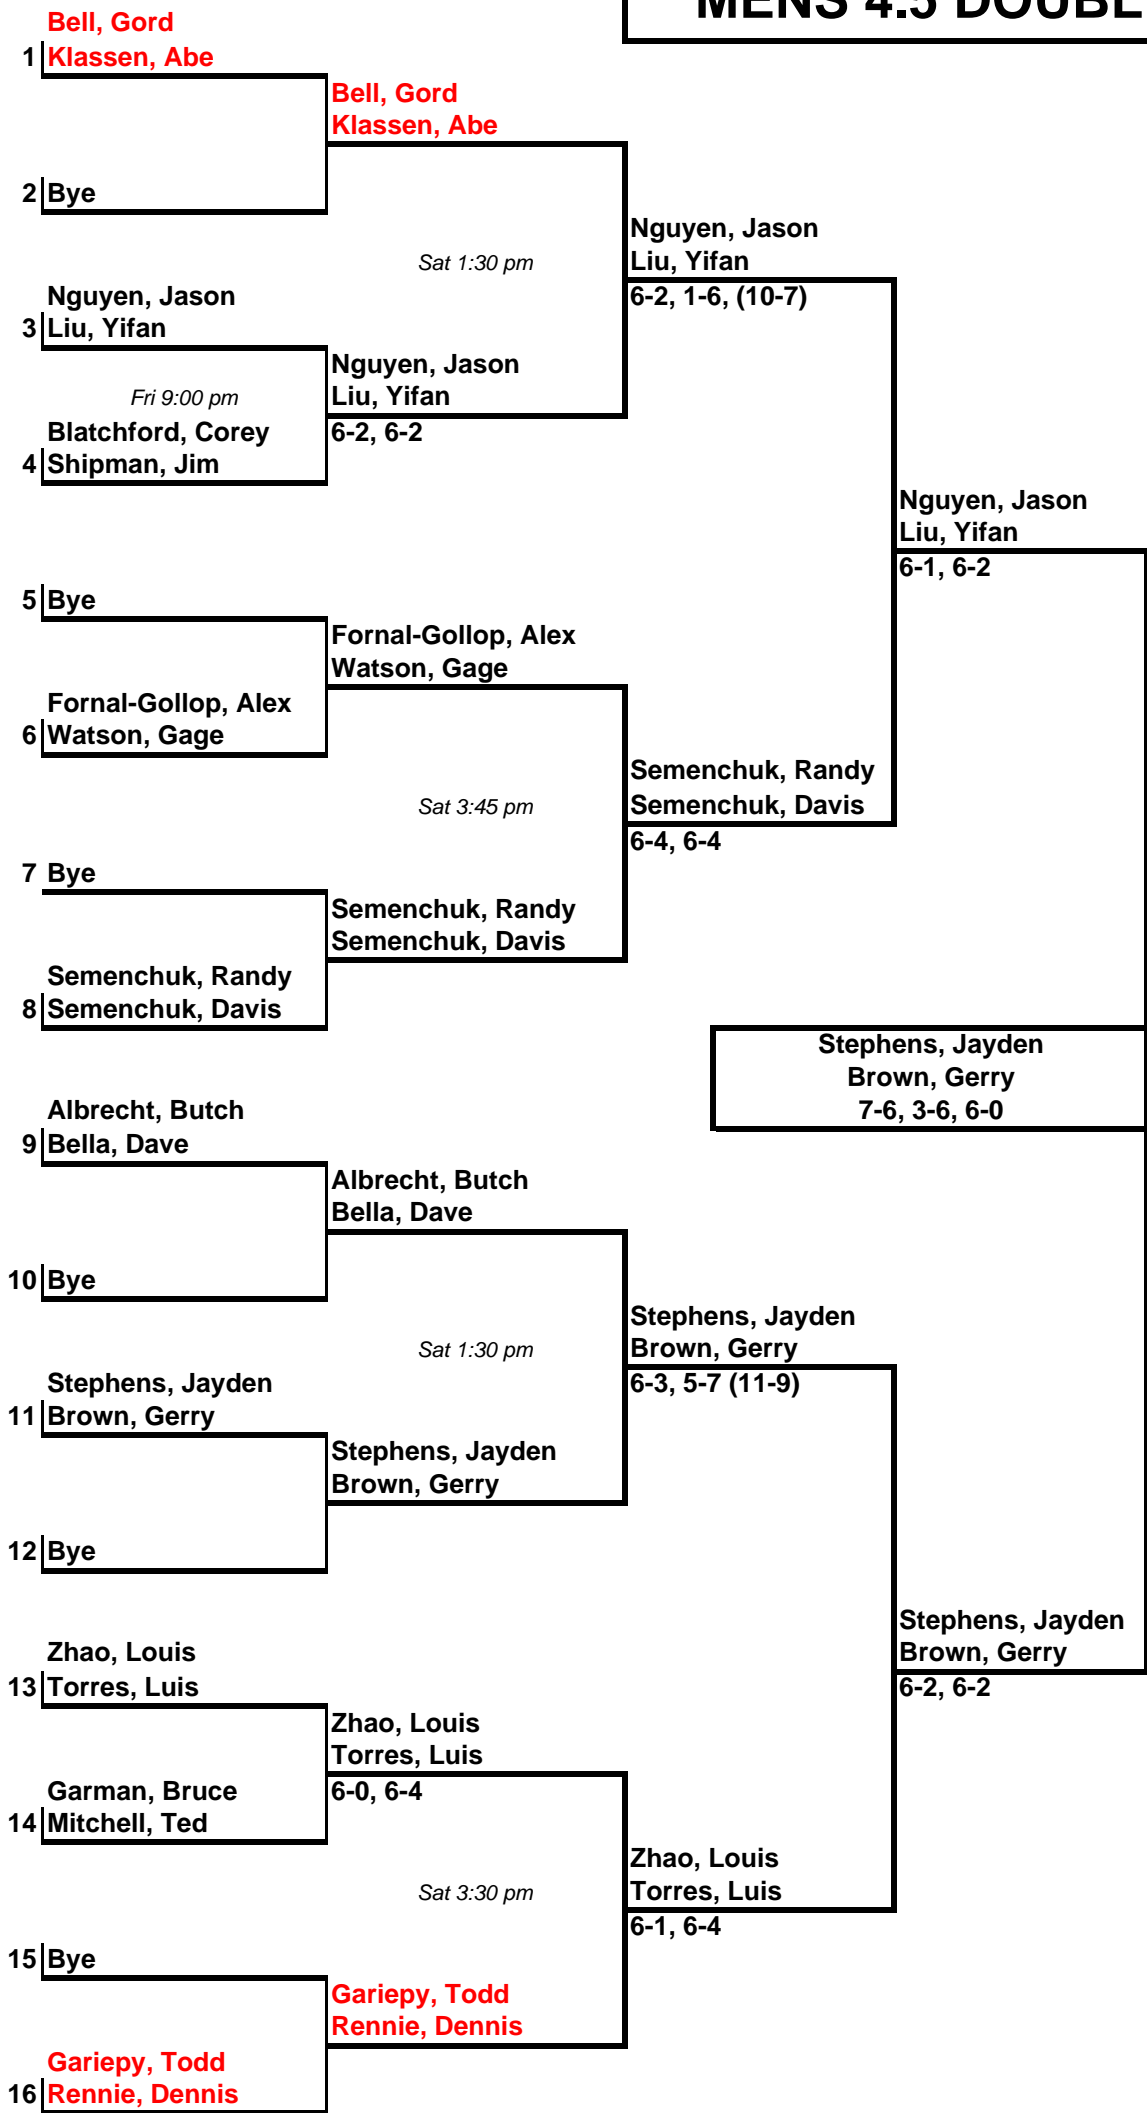

MENS 4.5 DOUBLES